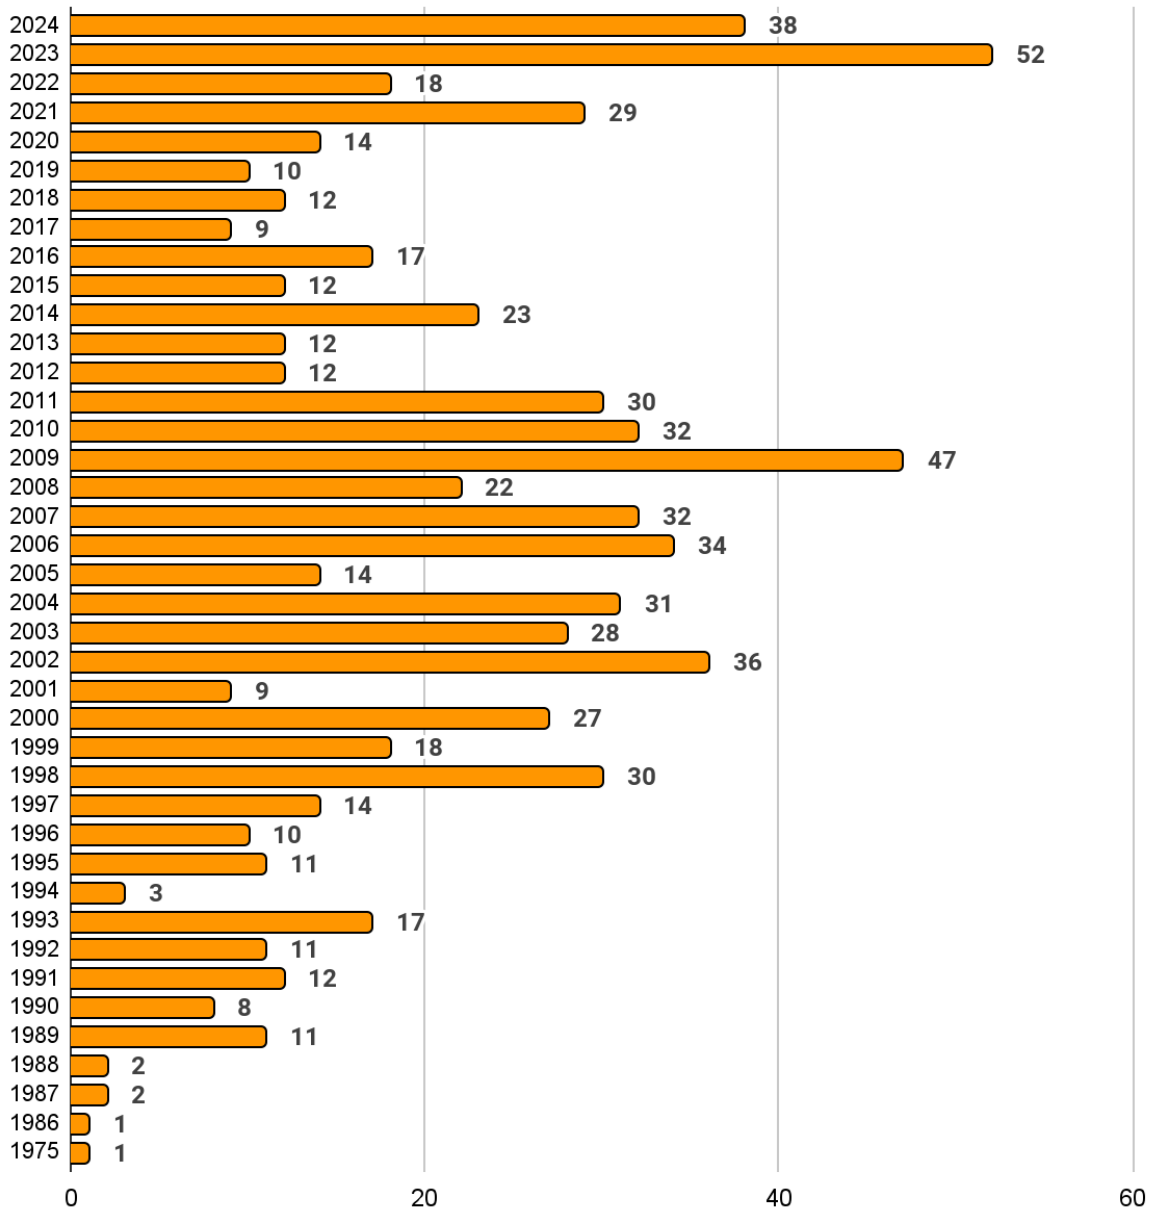

California QSO Party

2024 CA County Multiplier Sweeps

38 US/VE/DX stations achieved a 58 CA county multiplier sweep in CQP 2024.

# of US/VE/DX Stations with a 58 CA County Sweep, by CQP Year

1966-1974, 1976-1985: No California county sweeps.

California QSO Party

CQP 2024

38 US/VE/DX Stations with County Multiplier Sweeps

Place	Callsign	Class	QSO Time of 58th Multiplier	Last Mult Station	Last Mult QTH
1	W0BH	S/O-Assisted HP	05 Oct 1910Z	W6XK	STAN
2	NR4L	S/O-Assisted HP	05 Oct 2009Z	K00X	COLU
3	K5TR	S/O-Assisted HP	05 Oct 2048Z	N6NHI	COLU
4	VE5MX	S/O-Assisted HP	05 Oct 2100Z	N6Z	LASS
5	K1JB	S/O-Assisted HP	05 Oct 2236Z	W6T	TRIN
6/7	K2KR	S/O-Assisted HP	05 Oct 2335Z	K6QK	IMPE
	K9PW	S/O-Assisted LP		K6AQL/M	MADE
8	VA3DF	S/O-Assisted HP	05 Oct 2359Z	K6AQL/M	MADE
9	NW0M	S/O-Assisted HP	06 Oct 0041Z	N6K	KING
10	K7RAT	S/O HP	06 Oct 0119Z	K6R/M	COLU
11	N7MZW	S/O-Assisted LP	06 Oct 0154Z	K6R/M	COLU
12	N8II	S/O LP	06 Oct 0213Z	K6R/M	COLU
13	VE3YT	S/O-Assisted HP	06 Oct 0322Z	NU6V	SFRA